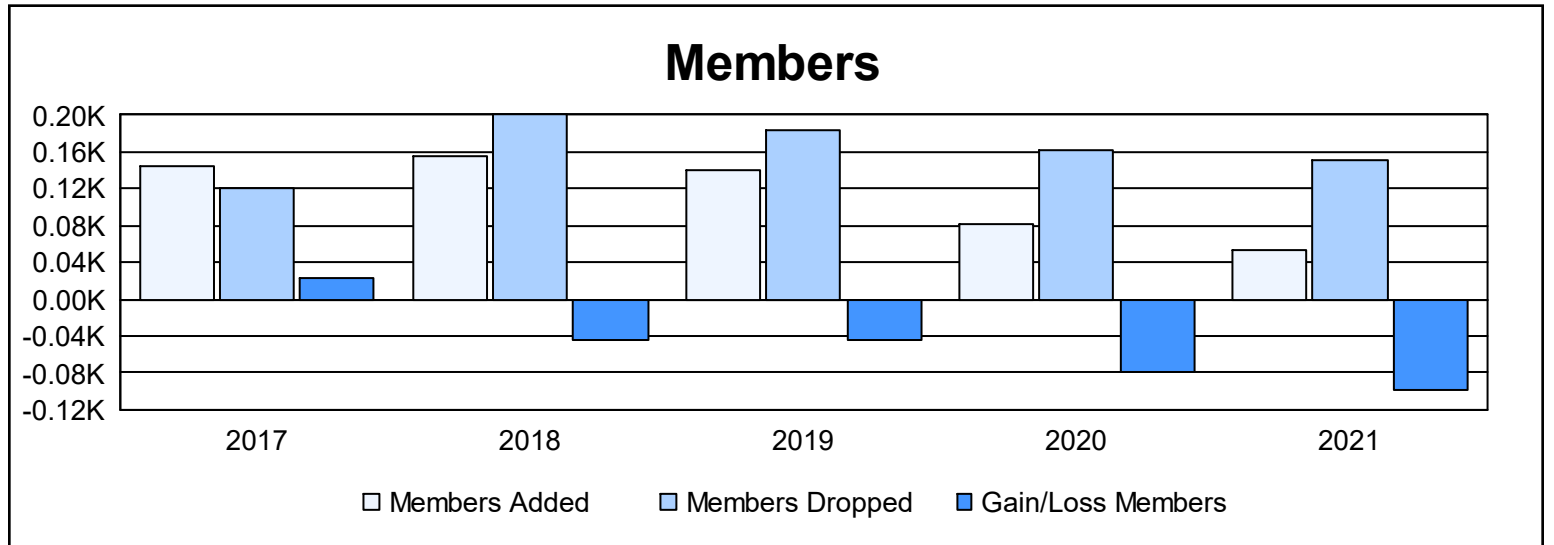

Year	New Clubs	Dropped Clubs	Gain/ Loss Clubs	New Members	Charter Members	Reinstate Members	Transfer Members	Total Member Added	Total Members Dropped	Gain/ Loss Members
2016-2017	0	0	0	134	0	3	7	144	121	23
2017-2018	2	1	1	98	52	3	3	156	200	-44
2018-2019	1	2	-1	89	29	10	12	140	184	-44
2019-2020	0	1	-1	66	1	7	7	81	161	-80
2020-2021	0	1	-1	44	0	8	1	53	151	-98
<b>Average</b>	<b>1</b>	<b>1</b>	<b>0</b>	<b>86</b>	<b>16</b>	<b>6</b>	<b>6</b>	<b>115</b>	<b>163</b>	<b>-49</b>

### Membership Composition June 2021 Cumulative