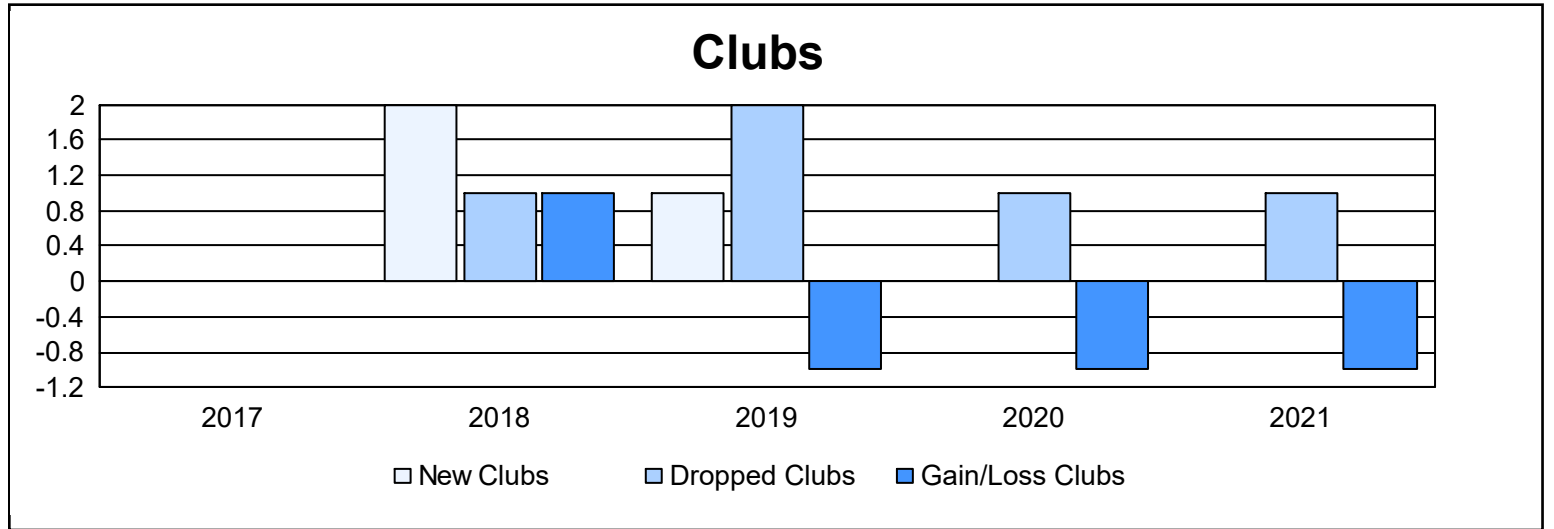

Year	New Clubs	Dropped Clubs	Gain/ Loss Clubs	New Members	Charter Members	Reinstate Members	Transfer Members	Total Member Added	Total Members Dropped	Gain/ Loss Members
2016-2017	0	0	0	134	0	3	7	144	121	23
2017-2018	2	1	1	98	52	3	3	156	200	-44
2018-2019	1	2	-1	89	29	10	12	140	184	-44
2019-2020	0	1	-1	66	1	7	7	81	161	-80
2020-2021	0	1	-1	44	0	8	1	53	151	-98
<b>Average</b>	<b>1</b>	<b>1</b>	<b>0</b>	<b>86</b>	<b>16</b>	<b>6</b>	<b>6</b>	<b>115</b>	<b>163</b>	<b>-49</b>

### Membership Composition June 2021 Cumulative