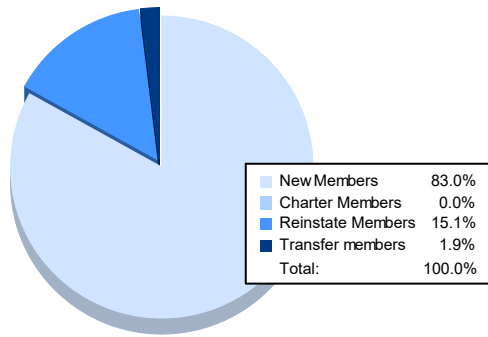

Year	New Clubs	Dropped Clubs	Gain/ Loss Clubs	New Members	Charter Members	Reinstate Members	Transfer Members	Total Member Added	Total Members Dropped	Gain/ Loss Members
2016-2017	0	0	0	134	0	3	7	144	121	23
2017-2018	2	1	1	98	52	3	3	156	200	-44
2018-2019	1	2	-1	89	29	10	12	140	184	-44
2019-2020	0	1	-1	66	1	7	7	81	161	-80
2020-2021	0	1	-1	44	0	8	1	53	151	-98
<b>Average</b>	<b>1</b>	<b>1</b>	<b>0</b>	<b>86</b>	<b>16</b>	<b>6</b>	<b>6</b>	<b>115</b>	<b>163</b>	<b>-49</b>

### Membership Composition June 2021 Cumulative